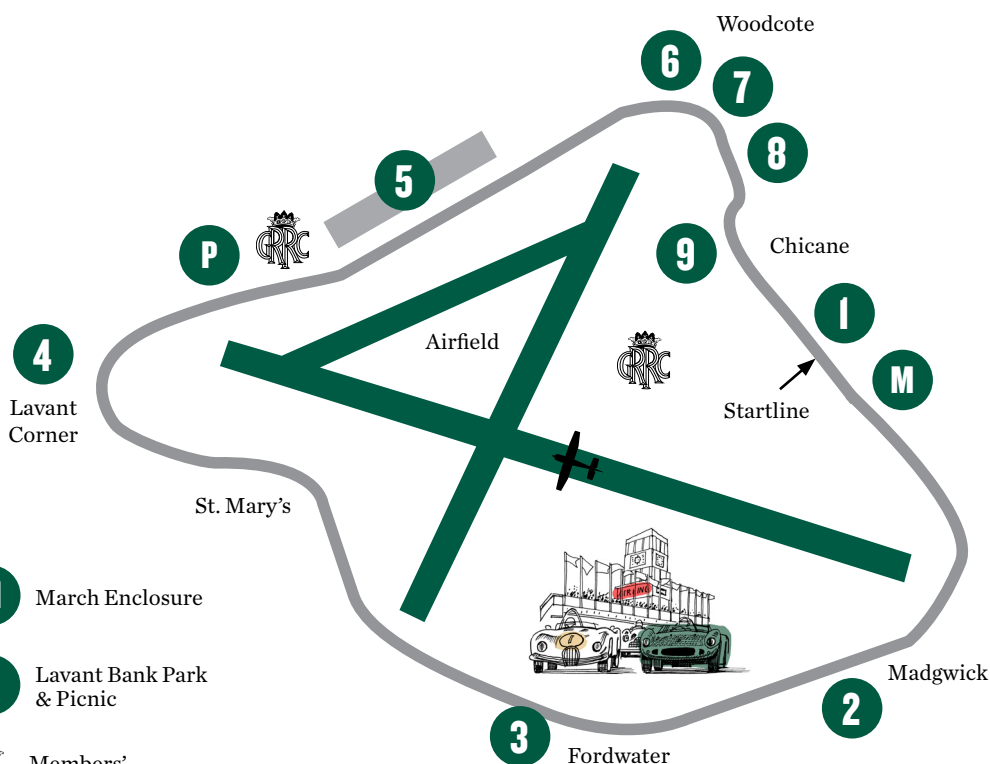

REVIVAL GRANDSTAND & PARKING GUIDE

- **1** Startline Grandstand
- **2** Madgwick Grandstand
- **3** Fordwater Grandstand
- **4** Lavant Corner Grandstand
- **5** Lavant Straight Grandstand
- **6** Super Shell Grandstand
- **7** Woodcote Grandstand
- **8** Chicane Grandstand
- **9** Chicane Infield Grandstand

- **M** March Enclosure
- **P** Lavant Bank Park & Picnic
- Members' Enclosures