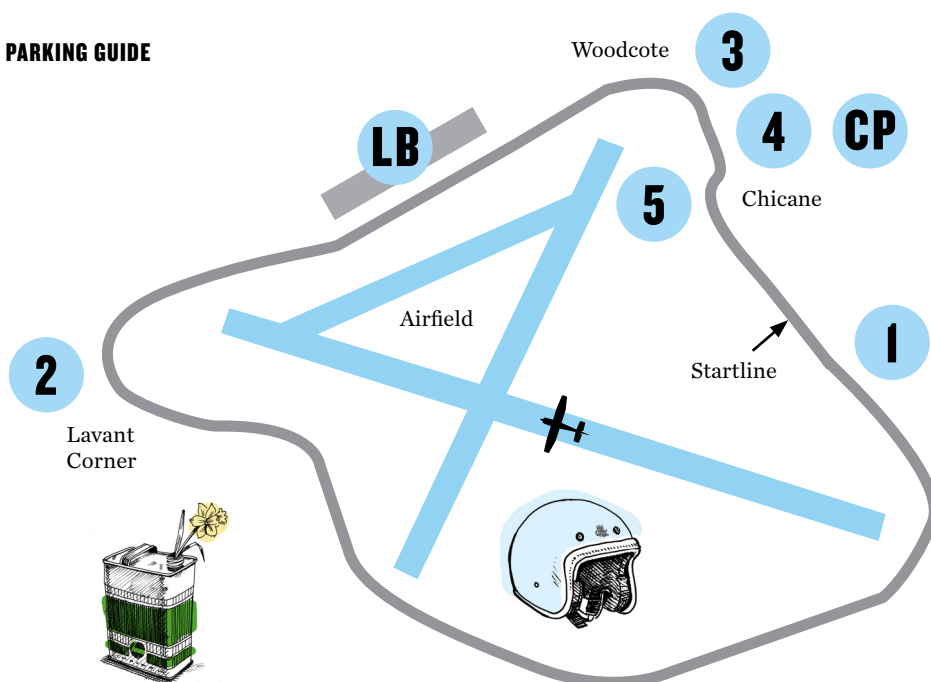

**Please note:** All grandstand seating at the Members' Meeting is roving. Grandstands are located at Lavant Corner, Woodcote, Chicane, Chicane Infield and Startline. See map below.

## 77TH MEMBERS' MEETING GRANDSTAND AND PARKING GUIDE

- 1** Startline Grandstand
- 2** Lavant Corner Grandstand
- 3** Woodcote Grandstand
- 4** Chicane Grandstand
- 5** Chicane Infield Grandstand
- CP** Chicane Parking
- LB** Lavant Bank Parking