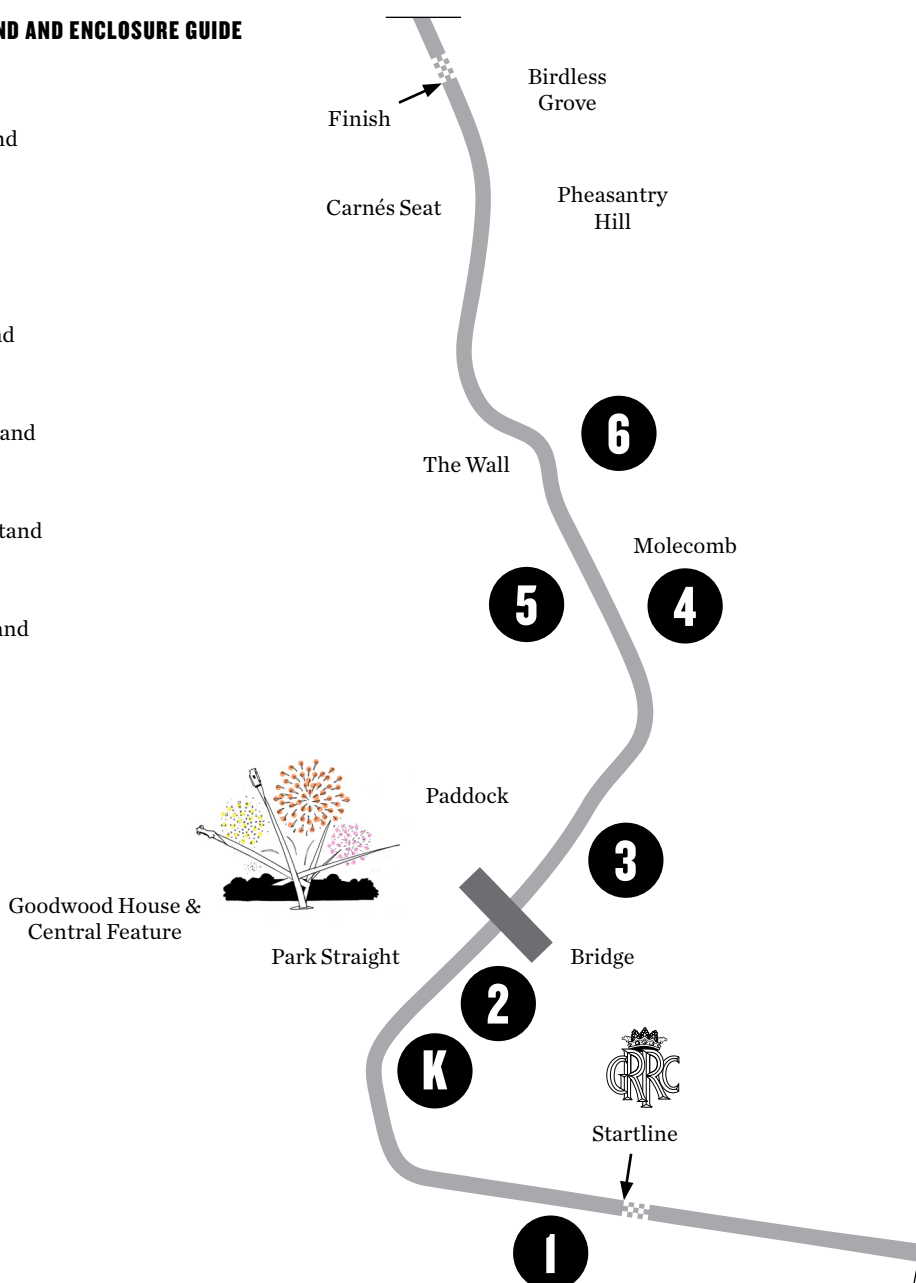

FESTIVAL OF SPEED GRANDSTAND AND ENCLOSURE GUIDE

- **1** Startline Grandstand
- **2** Park Grandstand
- **3** Paddock Grandstand
- **4** Molecomb Grandstand
- **5** Pheasantry Grandstand
- **6** Flint Wall Grandstand
- **K** Kinrara Enclosure
- GRRC Enclosure