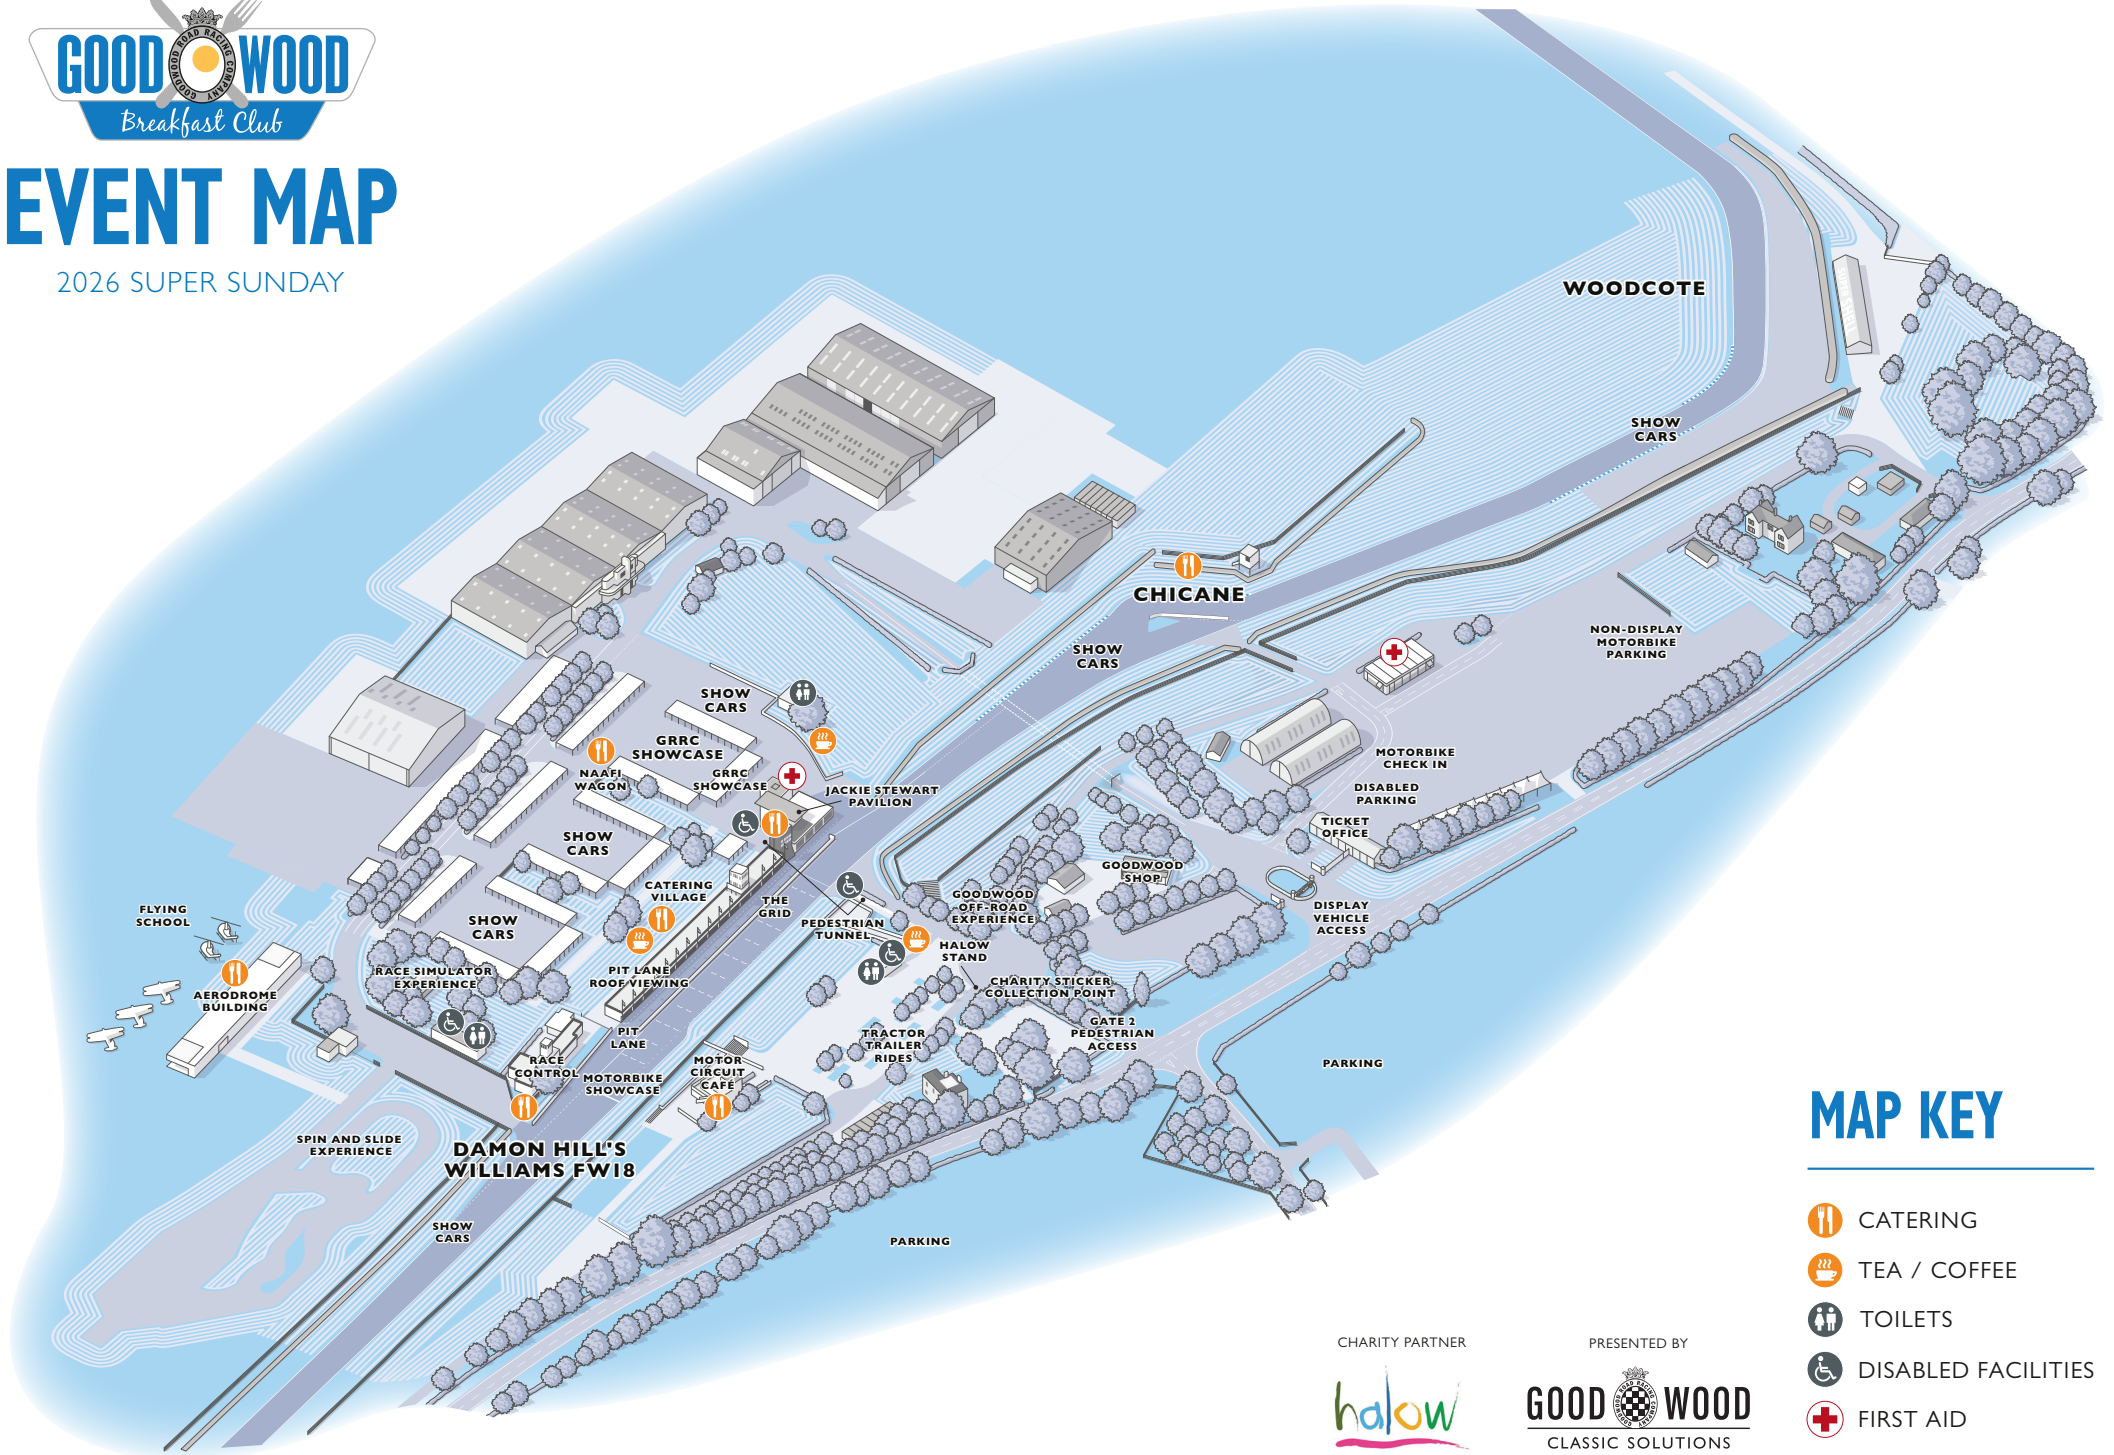

EVENT MAP

2026 SUPER SUNDAY

MAP KEY

-  CATERING
-  TEA / COFFEE
-  TOILETS
-  DISABLED FACILITIES
-  FIRST AID